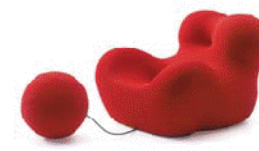

1945 Plywood Bephan (Maple, Eames)

1950 DSW (Eames)

1952 Nagasaki (Matégot)

1954 Butterfly Stool (Yanagi)

1955 Coconut Chair (Nelson)

1956 Lounge Chair & Ottoman (Eames)

1957 Mezzadro (Castiglioni)

1958 Aluminium Chair (Eames)

1959 Panton Chairs (Panton)

1963 3-benet Skalstol (Wegner)

1964 BA 1171 «Bofinge» (Bätzner)

1965 Ball Chair (Aarnio)

1966 Ribbon Chair (Paulin)

1967 Pastilli (Aarnio)

1969 La Mama (Pesce)

1970 Bocca (Studio 65)

1972 Wiggle Side Chair (Gehry)

1983 Consumer's Rest (Stiletto)

1985 Greene Street Chair (Pesce)

1991 WWW Stool (Starck)

2009 ...